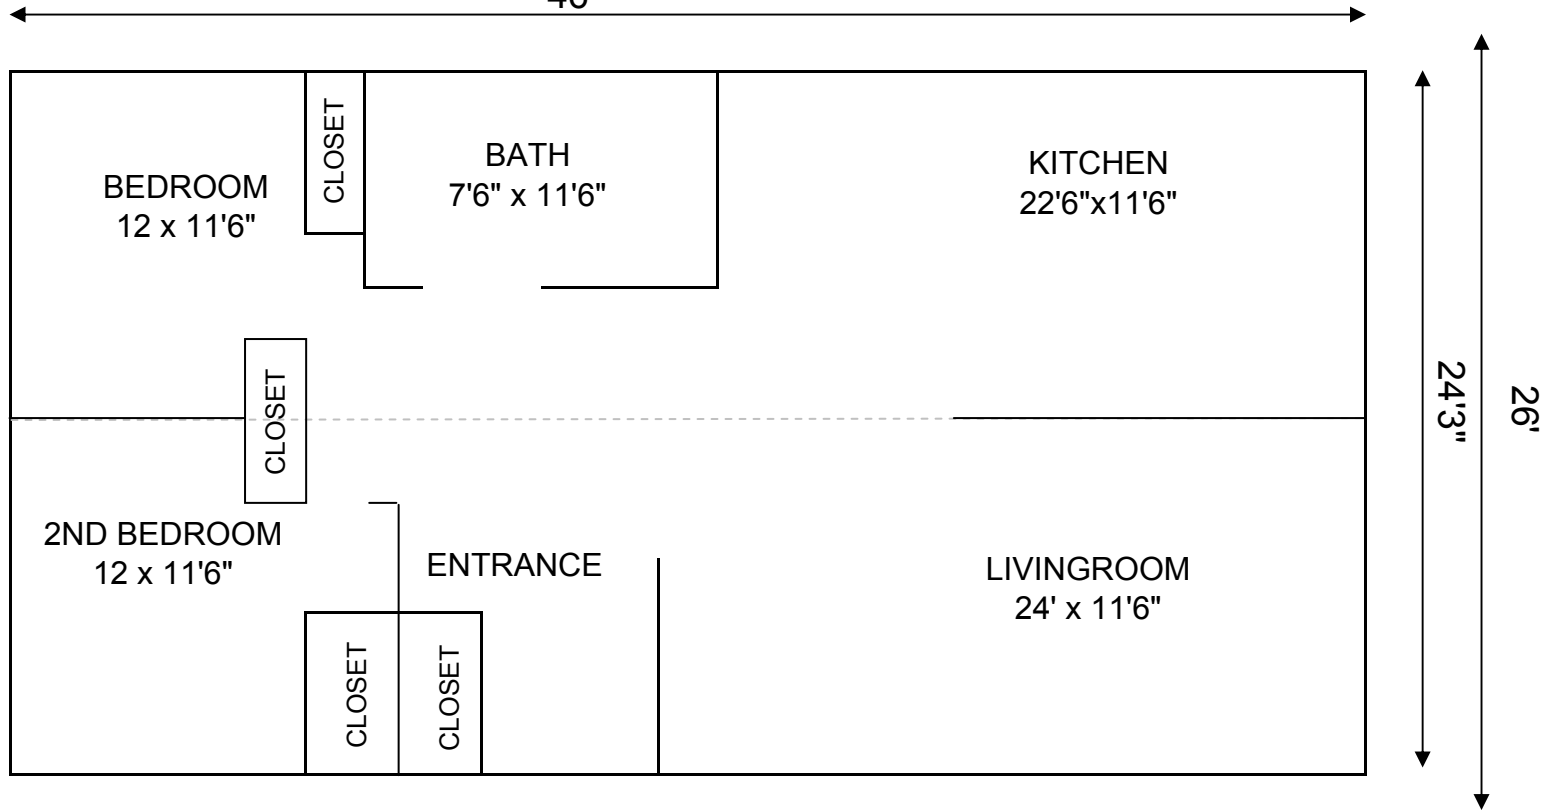

09-3960-3

46'

BASE WIDTH: 24'3"    HEIGHT: N/A

ROOF WIDTH 26'    LD HEIGHT: N/A

LENGTH: 46'