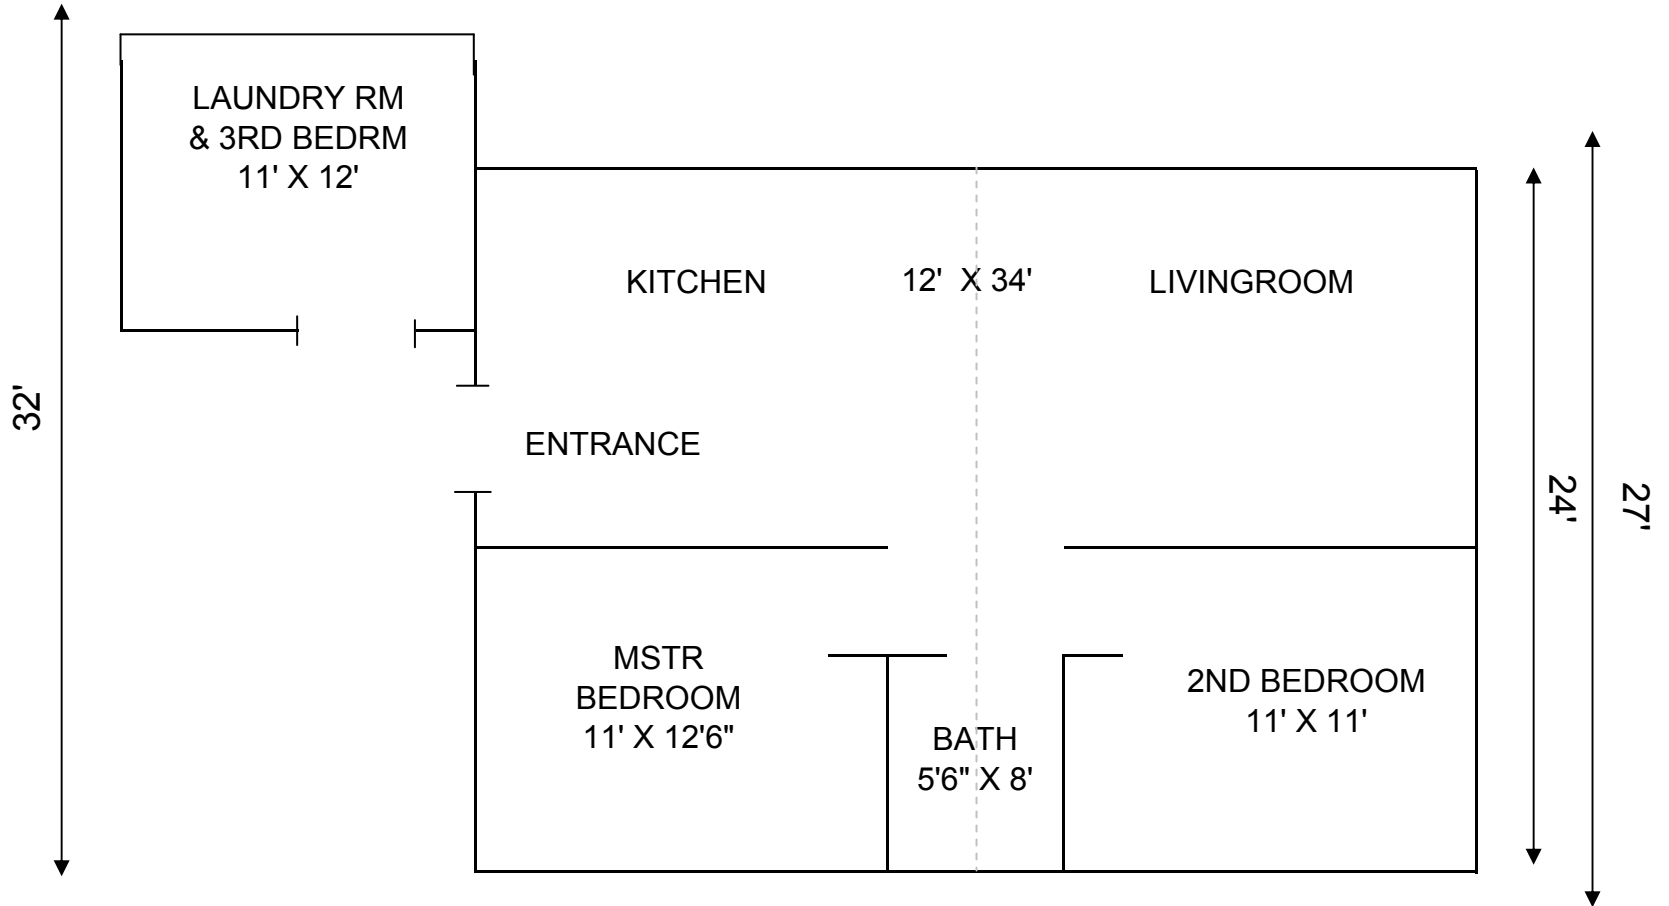

09-5169-3

46'

BASE WIDTH: 29'	HEIGHT: 12'
ROOF WIDTH 32'	LD HEIGHT: N/A
LENGTH: 46'	