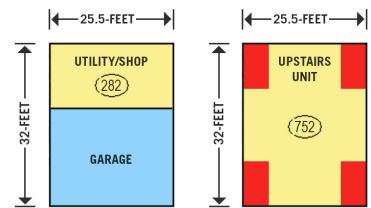

Email:
enquiry@nickelbros.com

[Twin Spits Carriage-FINAL-JM05](#)

Reference #:	
Price:	\$
Square Footage:	sqft

CARRIAGE HOUSE

See the listing online at <https://www.nickelbros.com/residential/homes/kitsap-carriage-house/twin-spits-carriage-final-jm05/>.