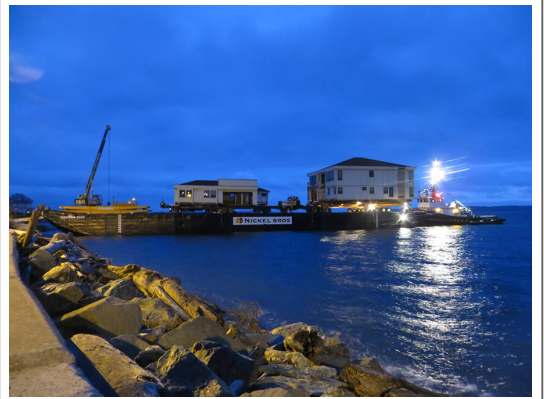

Email:
enquiry@nickelbros.com

Sidney Waterfront Home

Reference #:	
Price:	\$
Square Footage:	sqft

Features

The home was removed from its original waterfront location in Sidney in two pieces, the main house and the garage/guest suite portion, and moved a half a block down 1st Street to Tulista Park on Sunday night / Monday morning, November 24th to meet the barge at high tide. It was loaded on the barge and is headed to Sointula, Malcolm Island to a waterfront vacation property. The building was 26 ft high loaded and required both Telephone and hydro wires to be dropped to get off the property. The crew will be offloading it from the barge Nov 27th, again at high tide.

Here is a great comment by a neighbour who stayed up all night to watch the show:

To all the Hard Workers of Nickel Bros:

My husband and I, who are seniors, live in the four-plex where First Street and Second Street meet. We want to thank you for our totally sleepless night during the house-moving. Seriously!! We THOROUGHLY enjoyed watching all the activity and were transfixed until daybreak. It was like watching a well-oiled machine as it all seemed to go like clockwork. (At least, from our perspective.) CONGRATULATIONS FOR PULLING IT OFF!

We are fortunate to have balconies on both First Street and Second Street (where we enjoy all the parades and Sail pasts), and were full of excitement throughout the entire night, going from one balcony to the other. Even our cat enjoyed it.