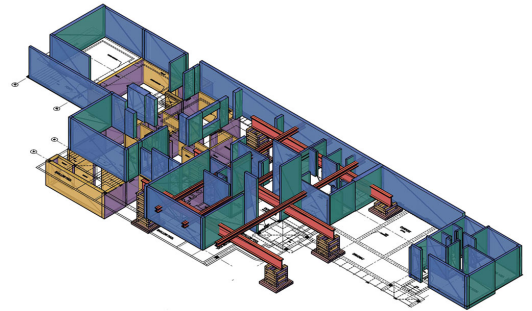

Email:
enquiry@nickelbros.com

[bellevue-avenue-shoring-project](#)

Reference #:	
Price:	\$
Square Footage:	sqft

See the listing online at <https://www.nickelbros.com/residential/what-we-do/consulting-engineering/bellevue-avenue-shoring-project/>.

Price includes house with local delivery and lowering onto foundation. Prices may vary based on final location, site accessibility, utility line work involved and/or barging requirements.